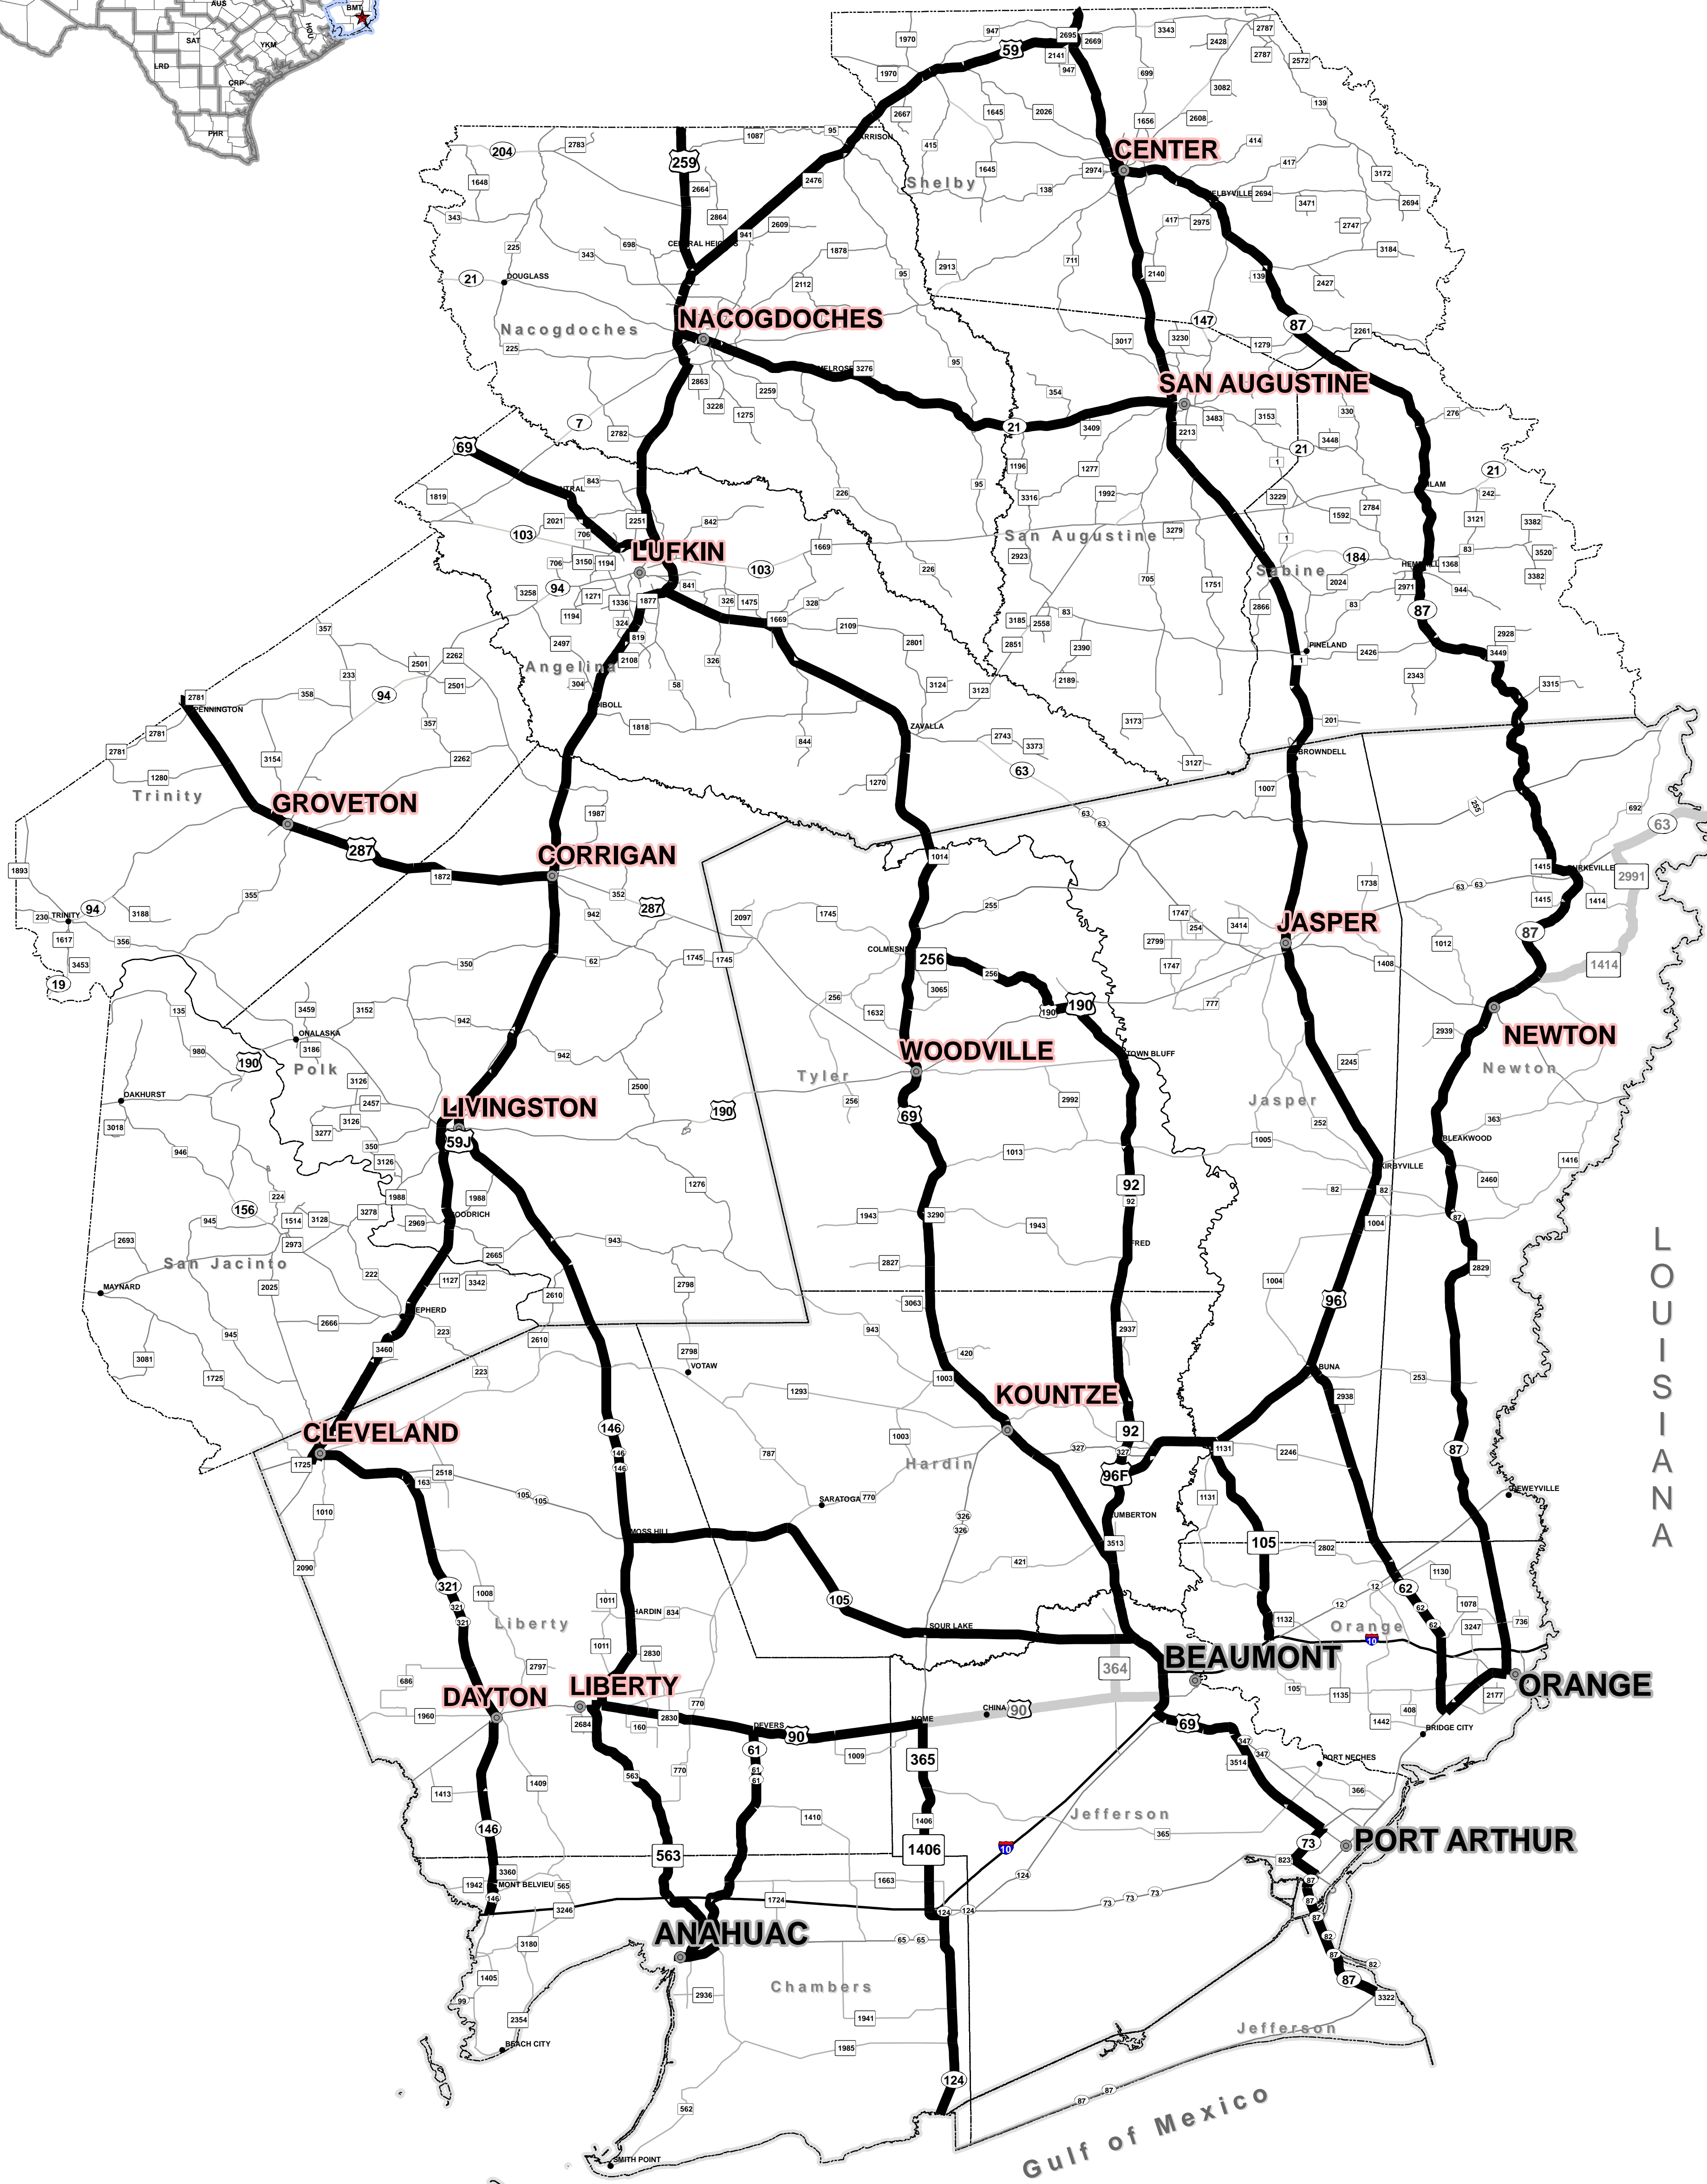

# Inland Evacuation Map Beaumont District

LOUISIANA

Emergency Evacuation Routes

Alternate Evacuation Routes

Plot Date - May, 2009  
Map Projection and Datum:  
Texas State Mapping System (TSMS), NAD 83  
Created by Sue Tidwell